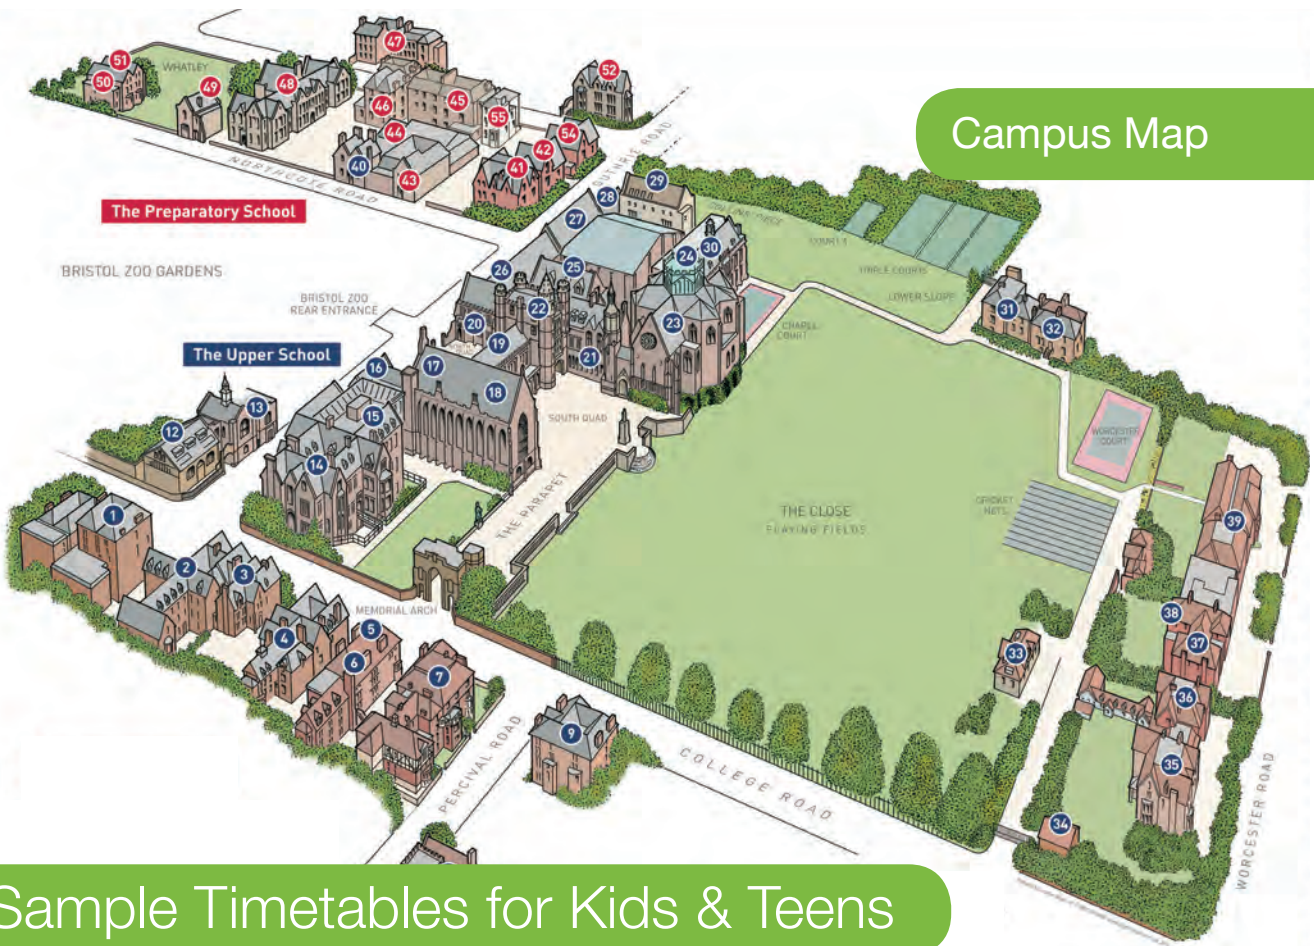

Campus Map

Sample Timetables for Kids & Teens

KIDS

KIDS	Tuesday	Wednesday	Thursday	Friday	Saturday	Sunday	Monday
08:00 08:45	Breakfast	Breakfast	Breakfast	Breakfast	Breakfast	Breakfast	Breakfast
09:00 12:15	Morning Activities	Morning Activities	Morning Activities	Morning Activities	Full-day excursion to	Discover Bristol Day	Morning Activities
12:15 13:00	Lunch	Lunch	Lunch	Lunch	Packed Lunch	Lunch or Packed Lunch	Lunch
13:45 17:15	English Lessons 13:30 – 15:10 BREAK 15:30 – 17:15	English Lessons 13:30 – 15:10 BREAK 15:30 – 17:15	Half-day excursion to Bath / Cardiff	English Lessons 13:30 – 15:10 BREAK 15:30 – 17:15	London / Oxford	*optional excursions for groups	English Lessons 13:30 – 15:10 BREAK 15:30 – 17:15
18:00 19:00	Dinner	Dinner	Dinner	Dinner		Dinner	Dinner
19:30 21:30	Evening Activities	Evening Activities	Evening Activities	Evening Activities	Late Dinner	Evening Activities	Evening Activities