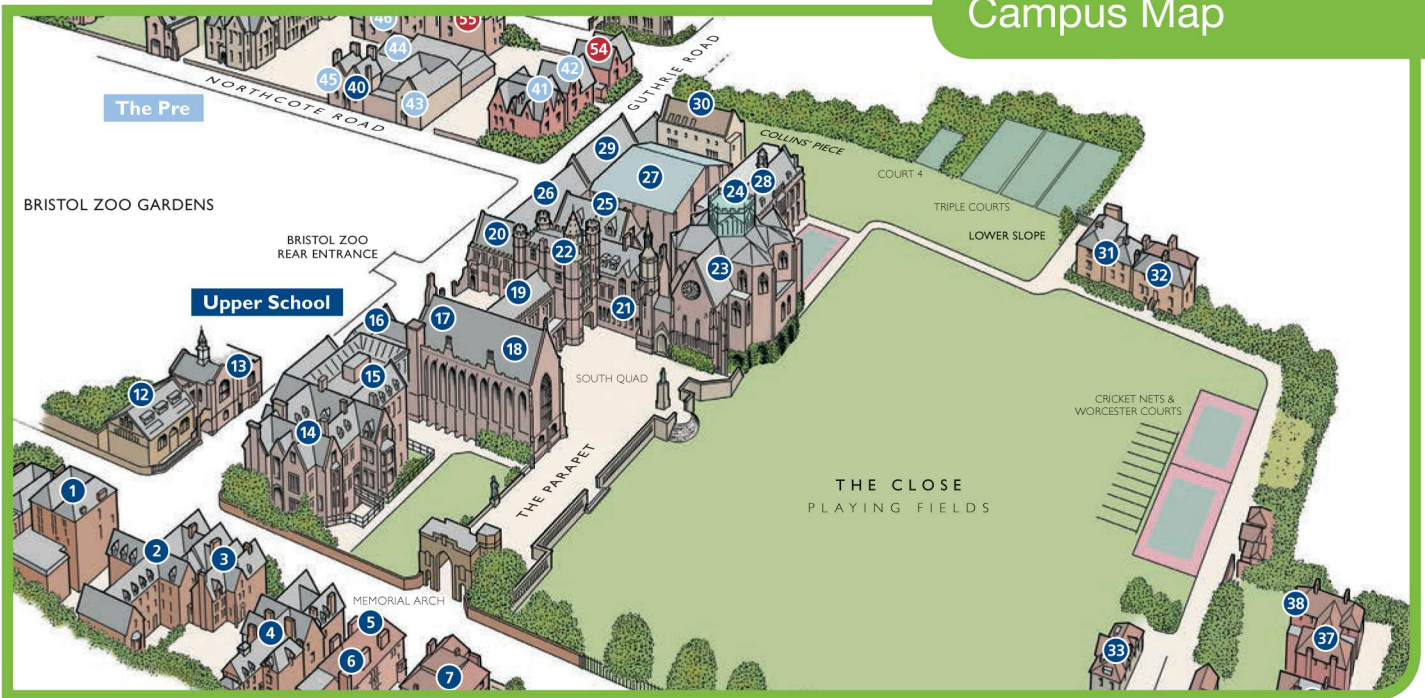

Campus Map

Sample Course Programme

Day / time	Tuesday	Wednesday	Thursday	Friday	Saturday	Sunday	Monday
08:00-08:45	Breakfast	Breakfast	Breakfast	Breakfast	Breakfast	Breakfast	Breakfast
09:00-10:40		Testing & English classes	English classes	English classes	Full-day excursion: London	Optional excursion for groups	English classes
Break							
11:00-12:40							
12:45-13:30	Lunch	Lunch	Lunch	Lunch	Packed lunch	Packed lunch	Lunch
13:45-17:30	Arrivals/rooming/orientation	Academic Courses	Half-day excursion: Bath	Academic Courses	London	Discover Bristol for individuals	Academic Courses
		Campus Sports & Activities		Campus Sports & Activities			Campus Sports & Activities
18:00-19:00	Dinner	Dinner	BBQ	Dinner	Dinner in London	Dinner	Dinner
19:30-21:30	House games	Welcome Disco	Sports tournaments	Team building: Hide & Seek	Late return	Film night	College quiz Ghost walk
22:00-22:30	Bedtime	Bedtime	Bedtime	Bedtime	Bedtime	Bedtime	Bedtime
08:00-08:45	Breakfast	Breakfast	Breakfast	Breakfast	Breakfast	Breakfast	Breakfast
09:00-10:40		English classes	English classes	English classes	Full-day excursion: Oxford	Optional excursion for groups	English classes
Break							
11:00-12:40							
12:45-13:30	Lunch	Lunch	Lunch	Lunch	Packed lunch	Packed lunch	Lunch
13:45-17:30	Academic Courses	Academic Courses	Half-day excursion: Stonehenge	Academic Courses	Oxford	Discover Bristol for individuals	Academic Courses
	Discover Bristol	Campus Sports & Activities		Campus Sports & Activities			Discover Bristol
18:00-19:00	Dinner	Dinner	BBQ	Dinner	Dinner in Oxford	Dinner	Dinner
19:30-21:30	Team building: Capture the flag	Film night	Sports tournaments	"Taste of Britain" Obstacle Course	Late return	Student talent show	Farewell disco
22:00-22:30	Bedtime	Bedtime	Bedtime	Bedtime	Bedtime	Bedtime	Bedtime

WEEK 1

WEEK 2